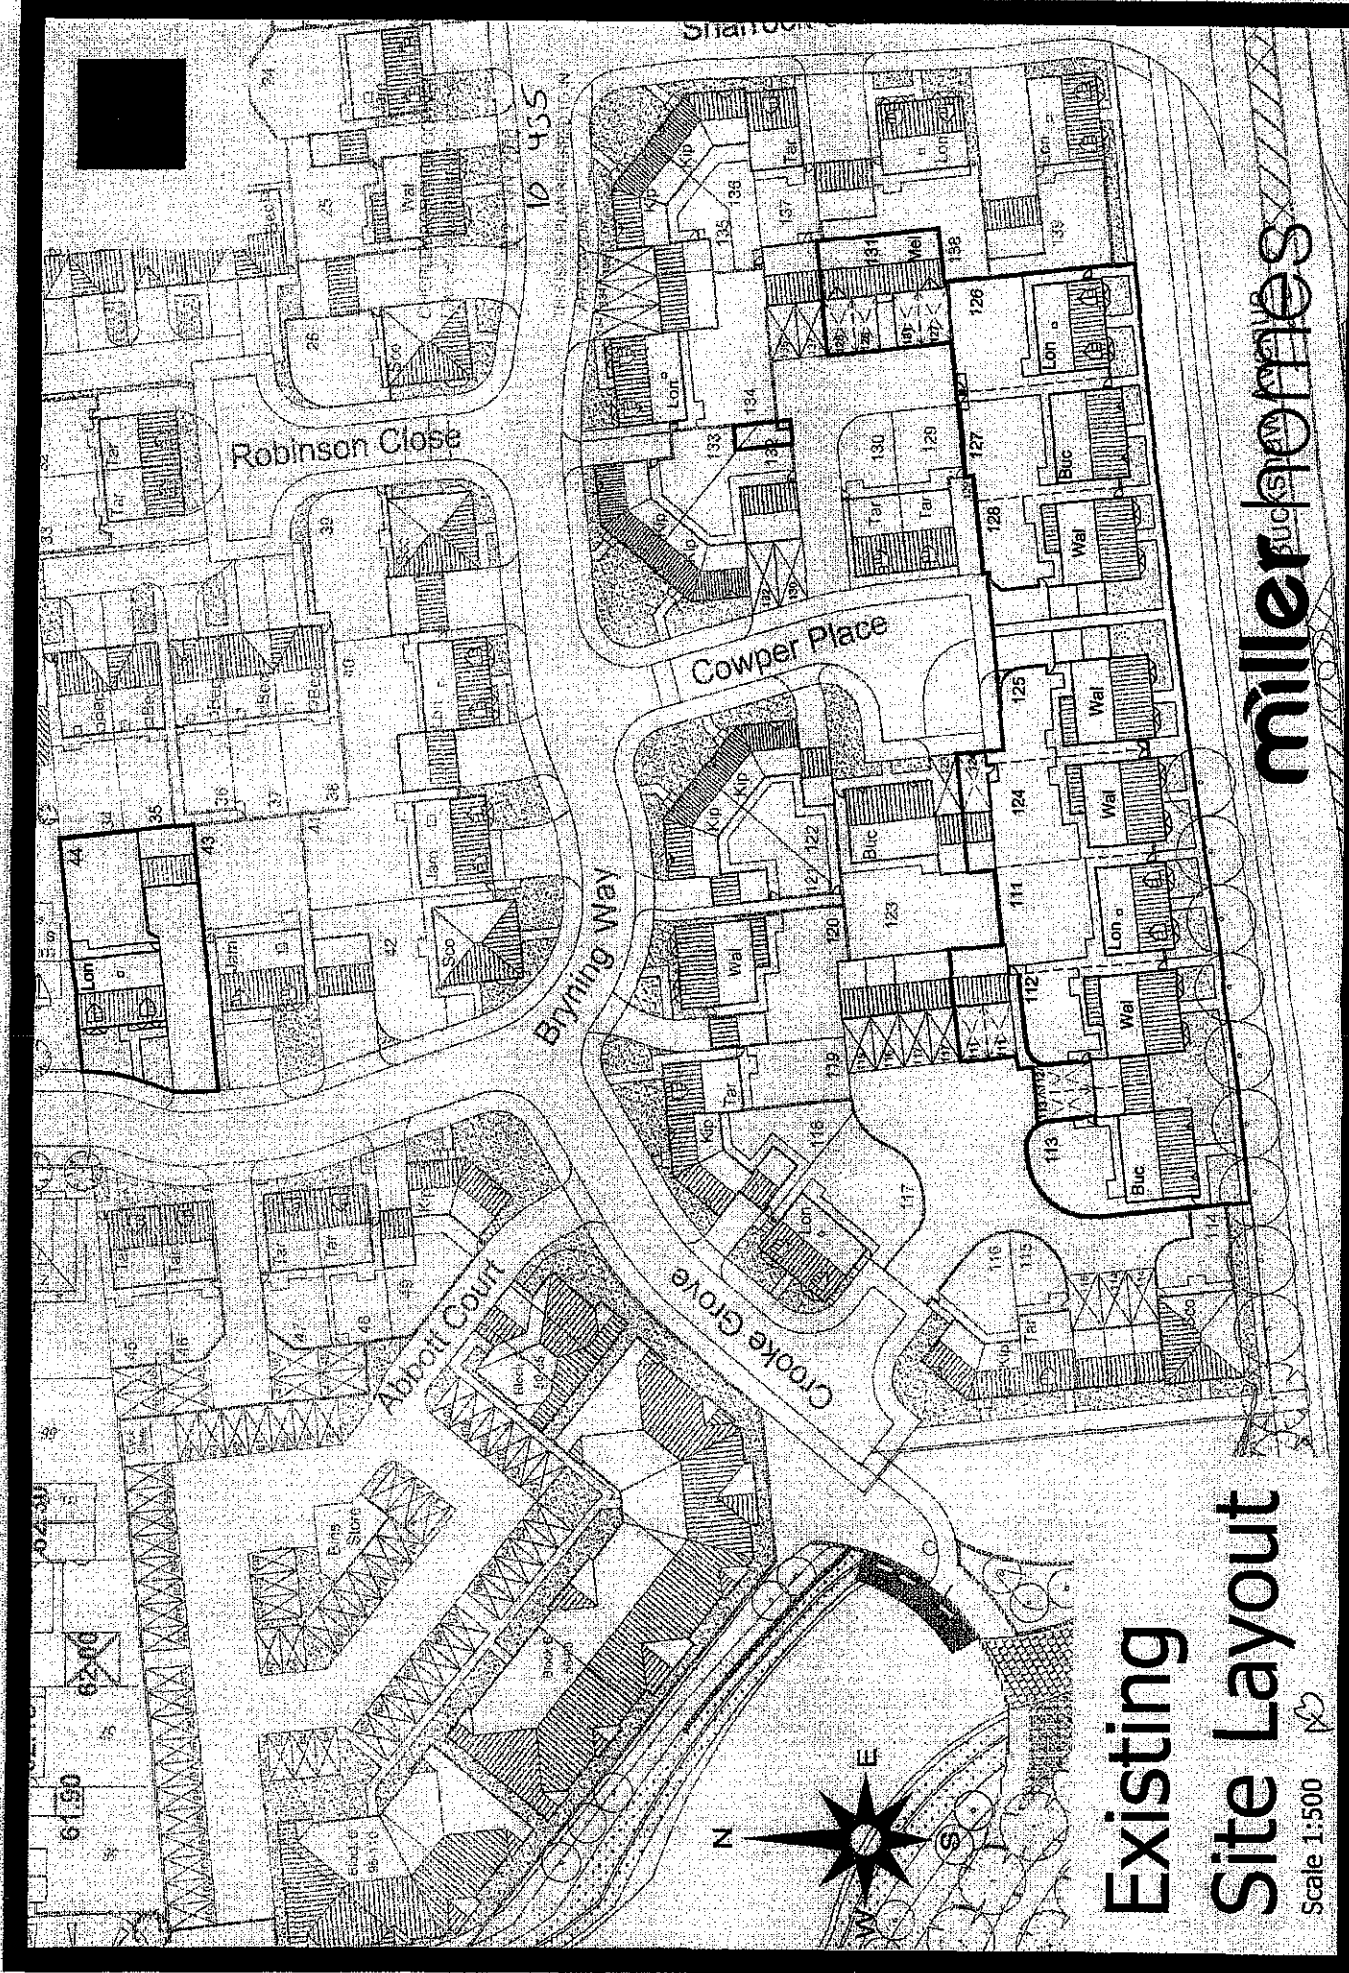

10/435/FULMAI

**Existing
Site Layout**

Scale 1:500

miller homes

10 435